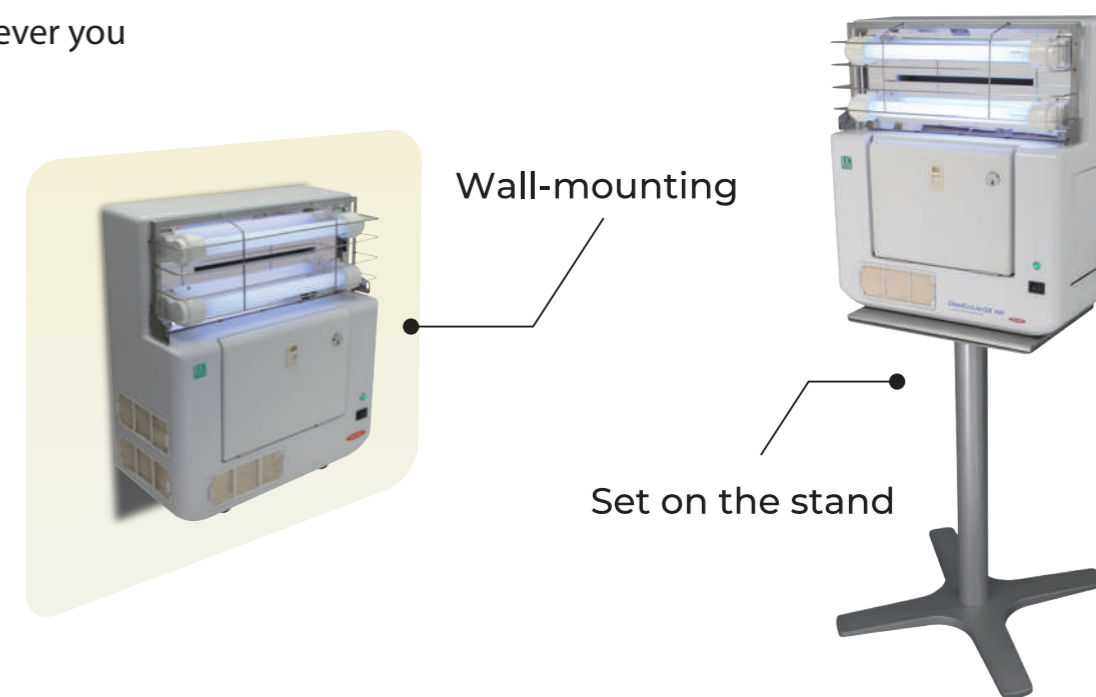

Easy installation, stylish, small and light weight in design that fit into any place such as supermarkets, convenience stores, near food showcases, and production areas.

Simple operation makes it easy for everyone to operate. No need to change sticky sheet as in regular insect traps, make it even easier to operate and the trap bag makes insects almost impossible to escape. Clean Eco Line GX Mini is the ultimate insect catcher.

You can set it on wall-mounting, or set directly on the stand .Wherever you set it up, the stylish design will fit into any place

Wall-mounting

Set on the stand