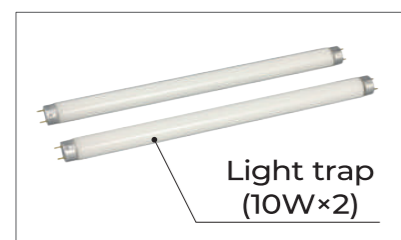

Light + Attractant + Vacuuming

Light trap (10W×2)

Suction Opening

Attractant

Product Specification

Clean Eco Line GX Mini

Dimension	W430 x H470 x D190 mm
Weight	Approx. 6kg
Light Trap	10W x 2pcs
Rated Voltage	AC100v 50/60
Power Consumption	45W
Trap Type	Vacuuming

Using UV light trap, and attractant to induce flying insects.

Suction power is strong enough to vacuum big flying insects that usually hard to catch using standard sticky-sheet type insect catchers

Accessories

Attractant Natechno Lure BS Pack

Main Ingredient	Bamboo Shoot Extractives
Target Insect	Big flies (House Fly, Meat Fly) Small flies (Fruit Flies, etc.)

Light trap (10W×2)

Trap bag

Filter

Various ways to set up