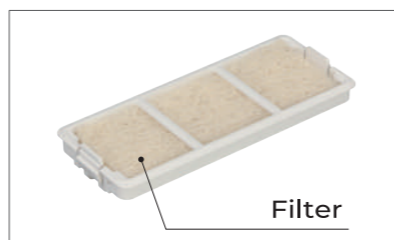

Using UV light trap, and attractant to induce flying insects.

Suction power is strong enough to vacuum big flying insects that usually hard to catch using standard sticky-sheet type insect catchers

Accessories

Attractant Natechno Lure BS Pack

Main Ingredient	Bamboo Shoot Extractives
Target Insect	Big flies (House Fly, Meat Fly) Small flies (Fruit Flies, etc.)

Light trap (10W×2)

Trap bag

Filter

Various ways to set up

You can set it on wall-mounting, or set directly on the stand .Wherever you set it up, the stylish design will fit into any place

Wall-mounting

Set on the stand